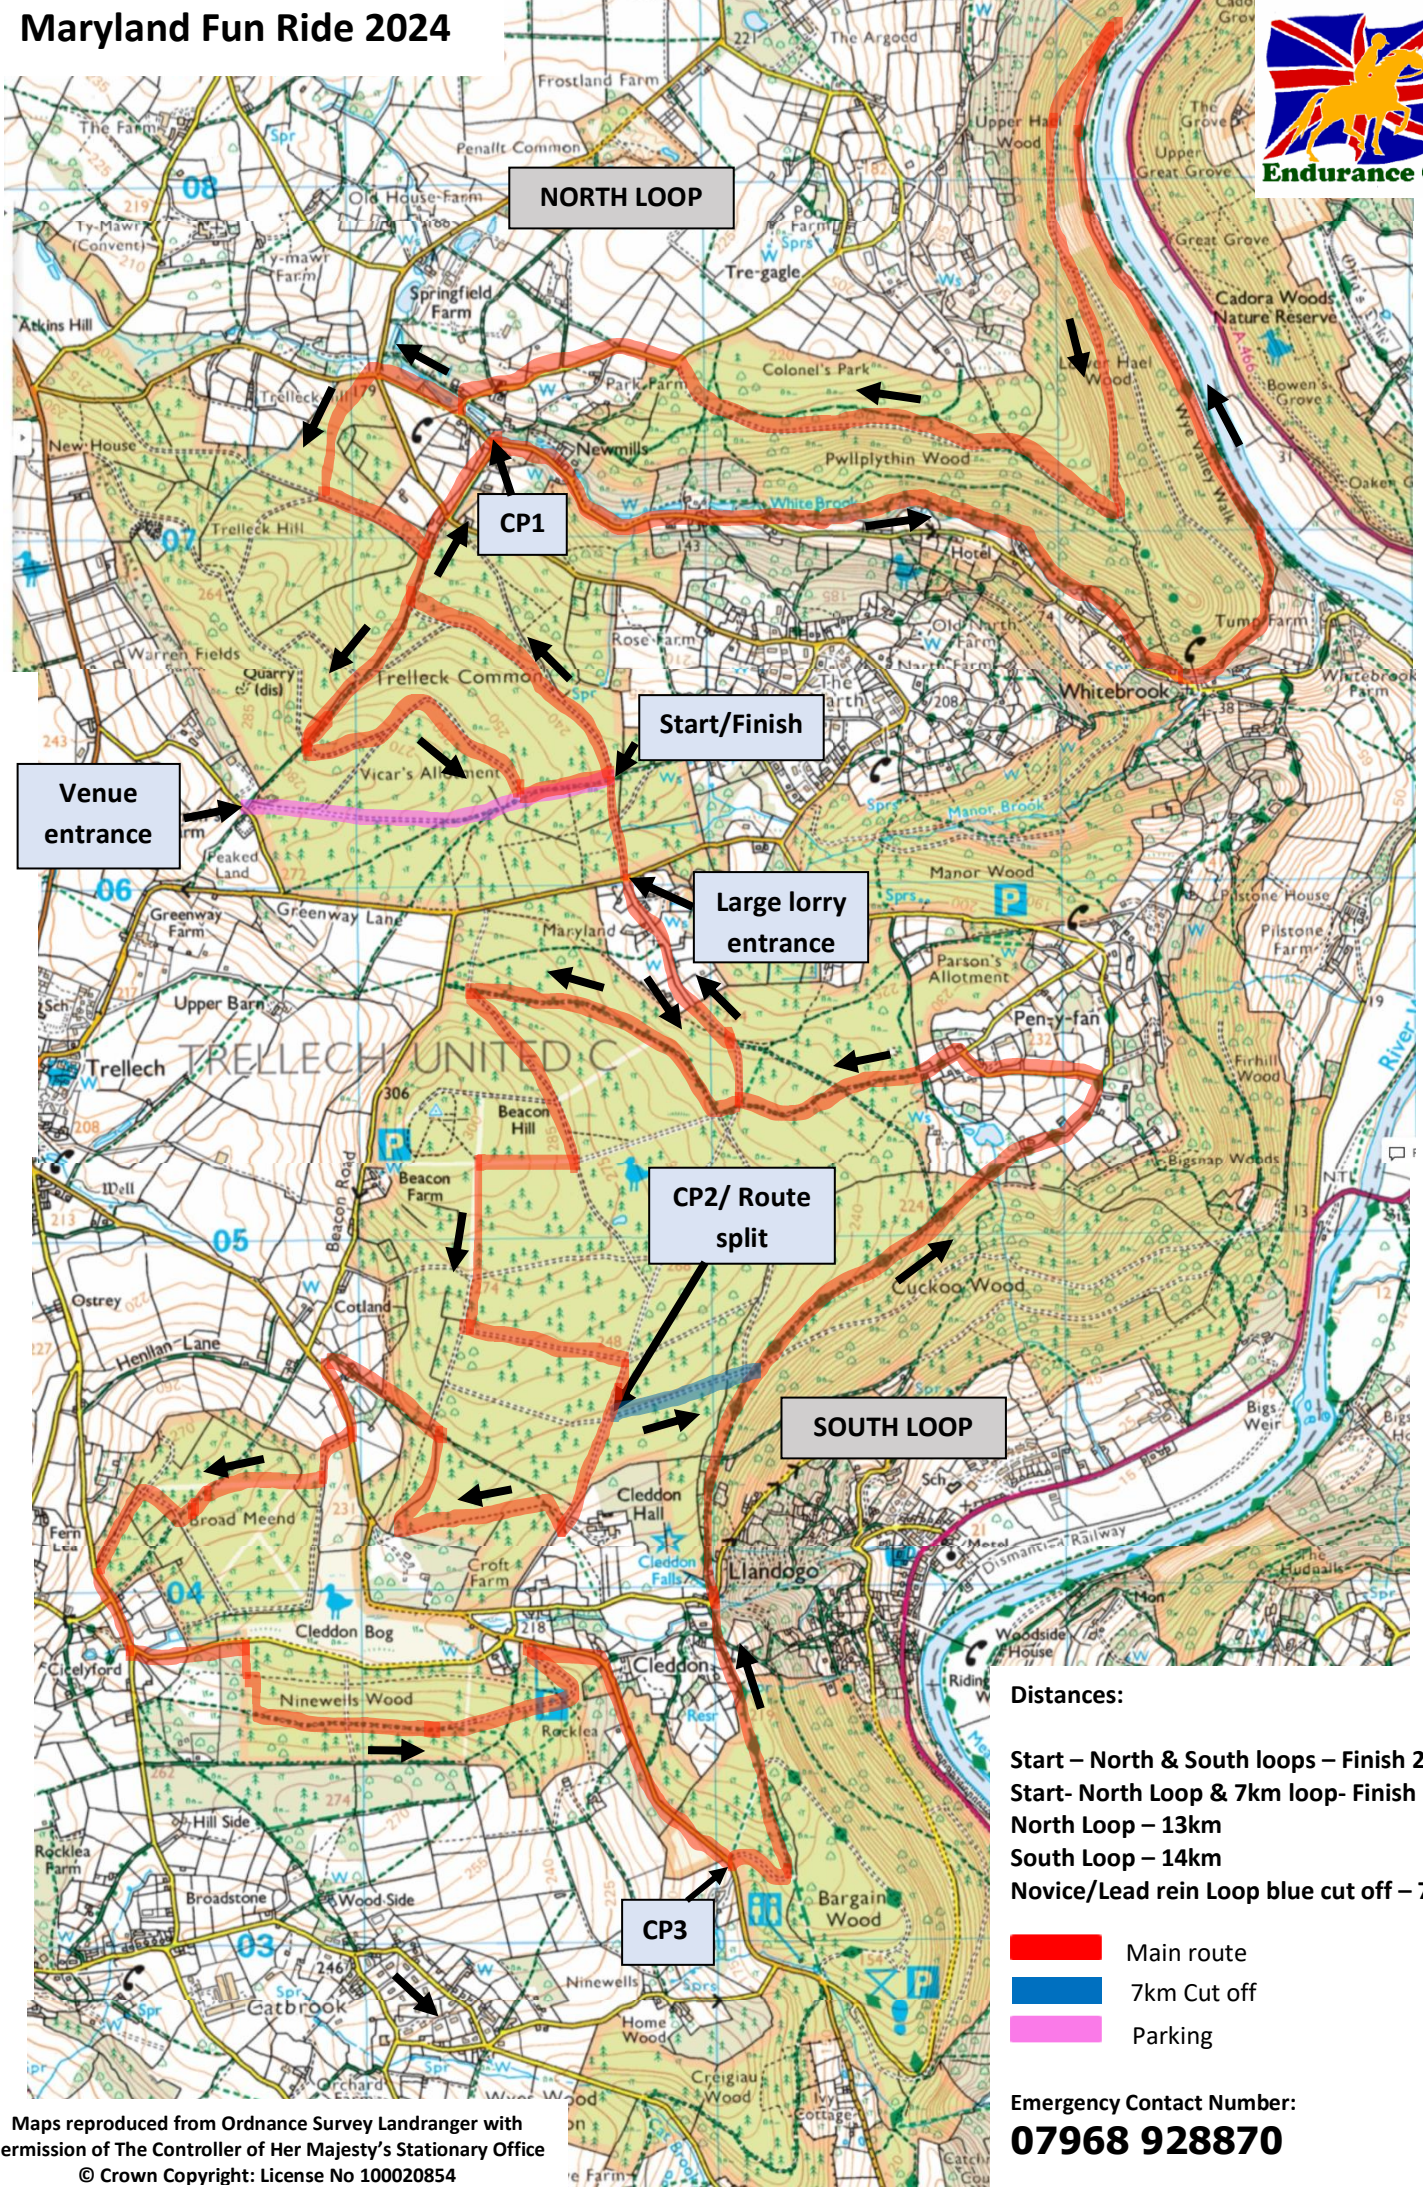

Maryland Fun Ride 2024

Distances:

- Start – North & South loops – Finish 27km
- Start- North Loop & 7km loop- Finish 20km
- North Loop – 13km
- South Loop – 14km
- Novice/Lead rein Loop blue cut off – 7km

- █ Main route
- █ 7km Cut off
- █ Parking

Emergency Contact Number:
07968 928870

Maps reproduced from Ordnance Survey Landranger with permission of The Controller of Her Majesty's Stationary Office
 © Crown Copyright: License No 100020854