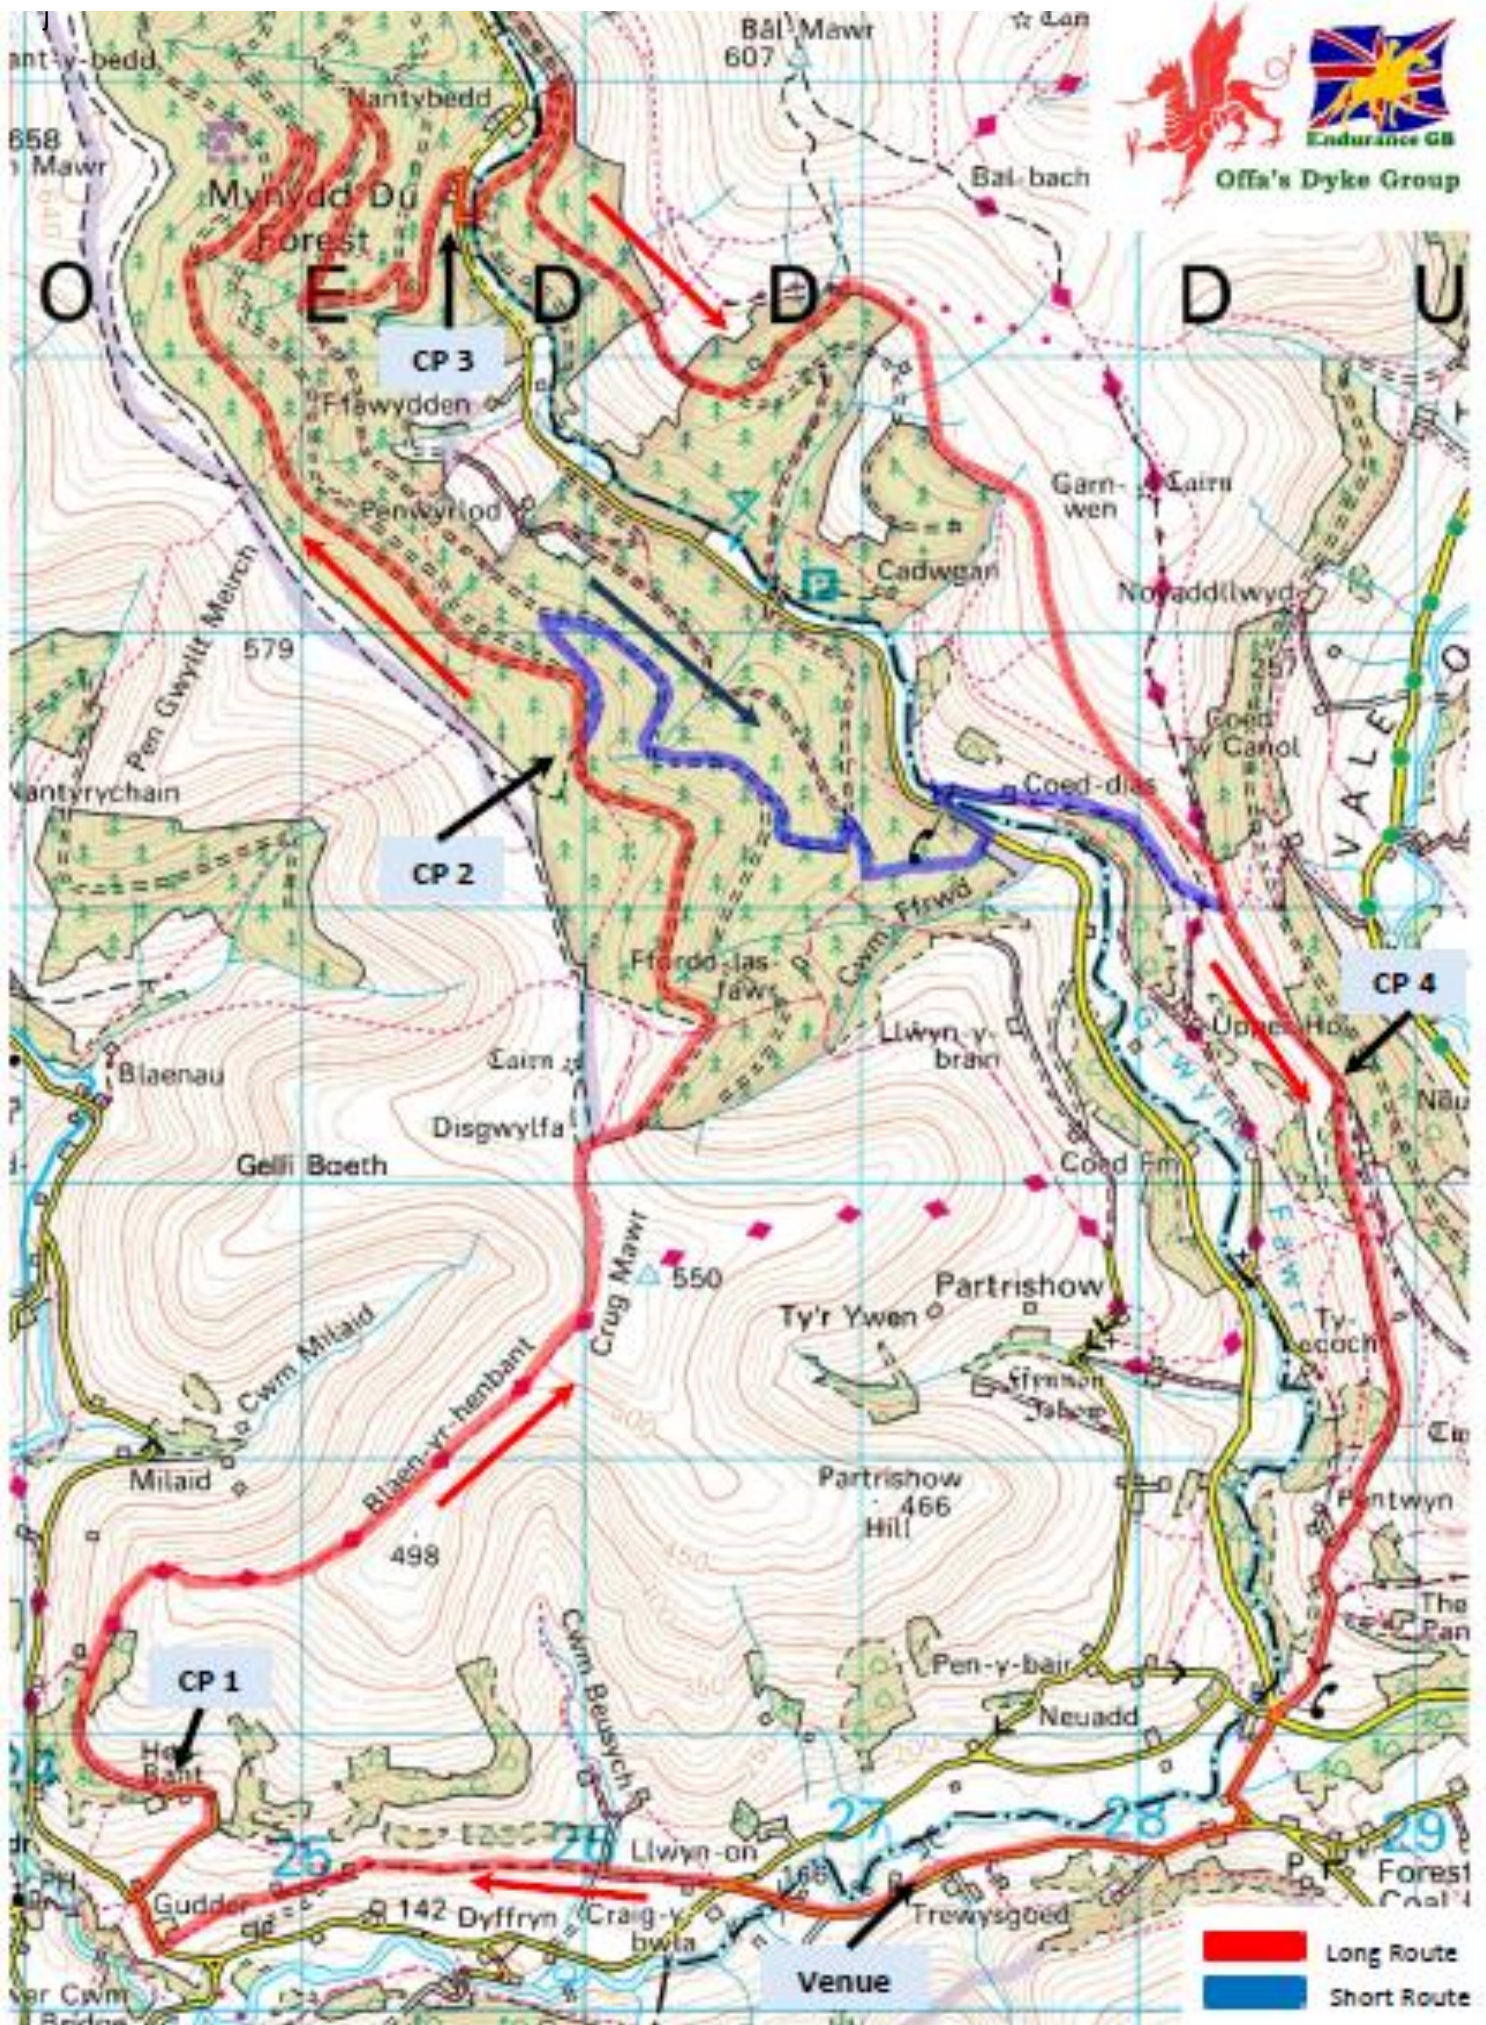

# Black Mountains Fun Ride

**Emergency Contact Number: 07968 928870**

Maps reproduced from Ordnance Survey Landranger Series with permission of The Controller of Her Majesty's Stationary Office © Crown Copyright: Licence No: 100020854